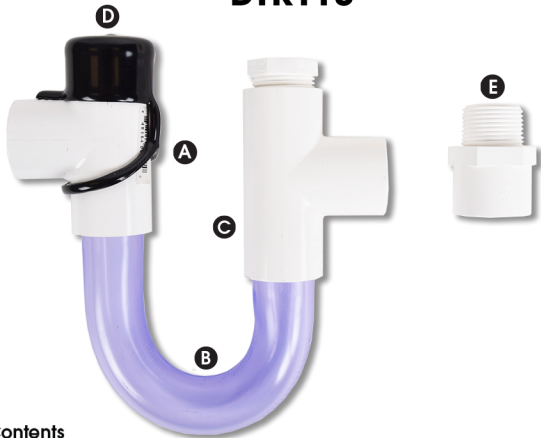

DTK113

Kit Contents

- A - 3/4" Tee
- B - 3/4" Trap - (1" Drop)
- C - 3/4" A/C Easy Tee®
- D - Black Cap (1)
- E - 3/4" Adapter