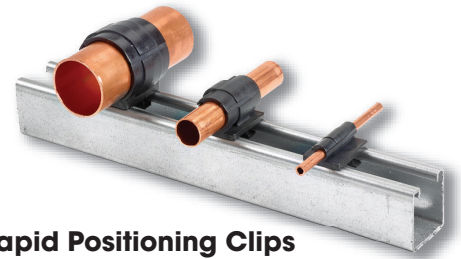

May 2019

RPC Clips

Product

Rapid Positioning Mounting Clips

Application

For refrigeration, A/C tubing, PEX piping, conduits and cabling support.

Purpose

RPC clips are designed to fasten and secure tubing, pipes, conduits and cables onto standard size strut channels and threaded rods.

Advantages

The RPC line of mounting clips are cost effective and time saving solutions for refrigeration, A/C tubing, PEX piping, conduits and cabling support. Their unique, simple and effective one-piece design requires no tools and they are 20 times faster to install when compared to the traditional mounting clamps.

Features

- Fast installation, 20 times faster!
- No tools required!
- Fit onto standard size strut channel or threaded rods.
- Strong and lightweight, made of composite polyamide (Nylon) alloy.
- Meets UL2043 requirements, plenum rated.
- Heat, light and U.V. stabilized for outdoor use.

Specifications

| | |
|------------------------------------------------|-----------------------------------------------------------------------------------------------------------------|
| Materials | Polyamide Alloy (Nylon), Black |
| Working Temperature | -40F to 284F (-40C to 140C) |
| For 1-5/8" Wide Strut Channel | Rapid Positioning Clips, InsulClips, Cable Tie Channel Clips |
| For 5/16" (M8) Threaded Rod | Studded Clips, SC08-xx Series |
| For 3/8" (M10) Threaded Rod | Studded Clips, SC10-xx Series |
| For Tube Outer Diameter (OD) | Rapid Positioning Clips, 1/2" to 1-5/8" OD InsulClips, 5/8" to 2-1/8" OD Studded Clips, 5/8" to 2-1/8" OD |
| Cable Tie Width | Up to 11/16" (17mm), for Cable Tie Channel Clips Only |
| Flammability Rating | UL94 HB Rated |
| Certification | UL2043, Plenum Rated |
| Tube OD Calculation for Insulated Pipes | Tube OD = Pipe OD + (2X Insulation Wall Thickness) |