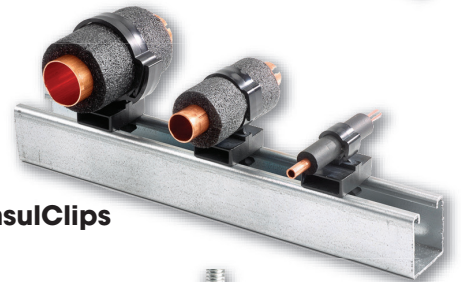

May 2019

RPC Clips

Product

Rapid Positioning Mounting Clips

Application

For refrigeration, A/C tubing, PEX piping, conduits and cabling support.

Purpose

RPC clips are designed to fasten and secure tubing, pipes, conduits and cables onto standard size strut channels and threaded rods.

Advantages

The RPC line of mounting clips are cost effective and time saving solutions for refrigeration, A/C tubing, PEX piping, conduits and cabling support. Their unique, simple and effective one-piece design requires no tools and they are 20 times faster to install when compared to the traditional mounting clamps.

Features

- Fast installation, 20 times faster!
- No tools required!
- Fit onto standard size strut channel or threaded rods.
- Strong and lightweight, made of composite polyamide (Nylon) alloy.
- Meets UL2043 requirements, plenum rated.
- Heat, light and U.V. stabilized for outdoor use.

Rapid Positioning Clips

InsulClips

Studded Clips

Cable Tie Channel Clips

Flat Surface Mount Adapter

Rapid Positioning Clips

| Item Number | Tube OD | UOM | OM | List Price |
|-------------|---------|---------|----|------------|
| RPC-0014 | 1/4" | 10-Pack | 1 | \$31.48 |
| RPC-0038 | 3/8" | 10-Pack | 1 | \$31.48 |
| RPC-0012 | 1/2" | 10-Pack | 1 | \$31.48 |
| RPC-0058 | 5/8" | 10-Pack | 1 | \$31.48 |
| RPC-0034 | 3/4" | 10-Pack | 1 | \$36.00 |
| RPC-0078 | 7/8" | 10-Pack | 1 | \$40.12 |
| RPC-0118 | 1-1/8" | 10-Pack | 1 | \$42.04 |
| RPC-0138 | 1-3/8" | 10-Pack | 1 | \$49.16 |
| RPC-0158 | 1-5/8" | 10-Pack | 1 | \$53.44 |